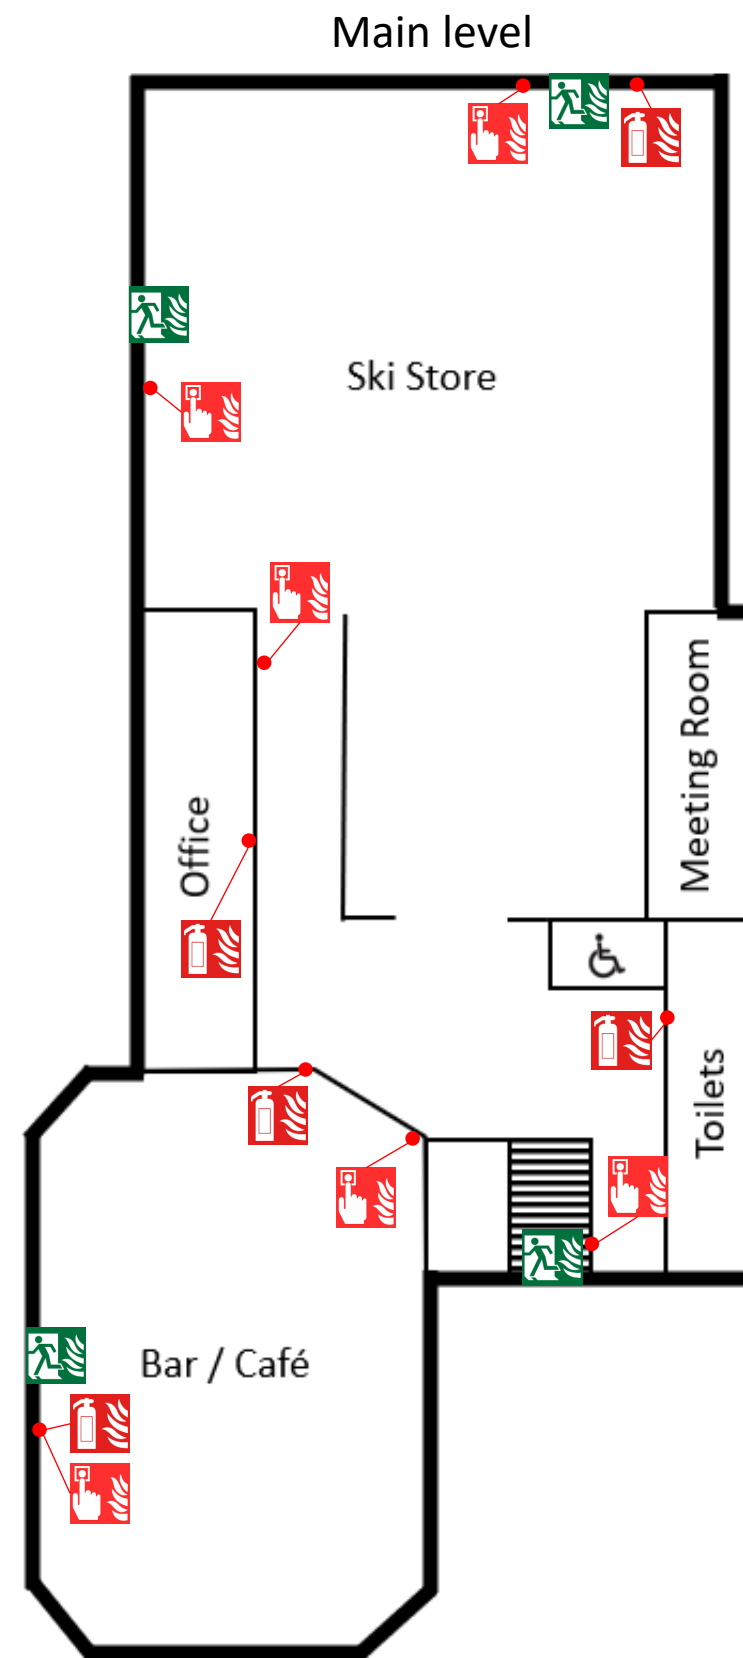

FIRE EVACUATION PLAN

Evacuation routes and assembly point

Legend

-  Fire exit
-  Fire Alarm
-  Fire Extinguisher
-  Assembly Point

! Fire Action

- Any person discovering a fire:
1. Sound the alarm
 2. Leave the building by the designated route
 3. Report to assembly point