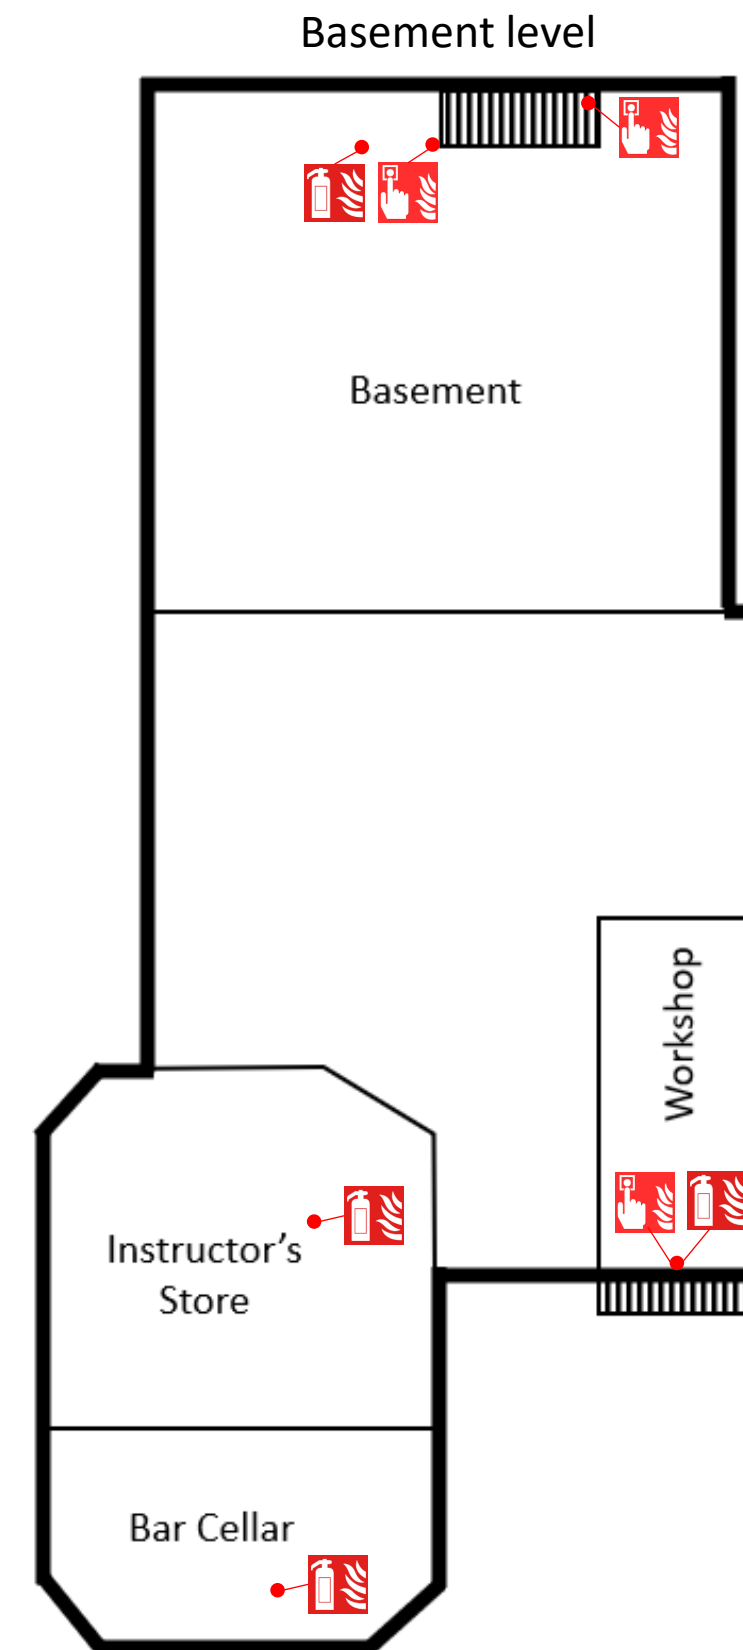

FIRE EVACUATION PLAN

Evacuation routes and assembly point

Legend

-  Fire exit
-  Fire Alarm
-  Fire Extinguisher
-  Assembly Point

! Fire Action

- Any person discovering a fire:
1. Sound the alarm
 2. Leave the building by the designated route
 3. Report to assembly point

 Do not return to the building for any reason until authorised to do so. Do not use lift unless necessary.